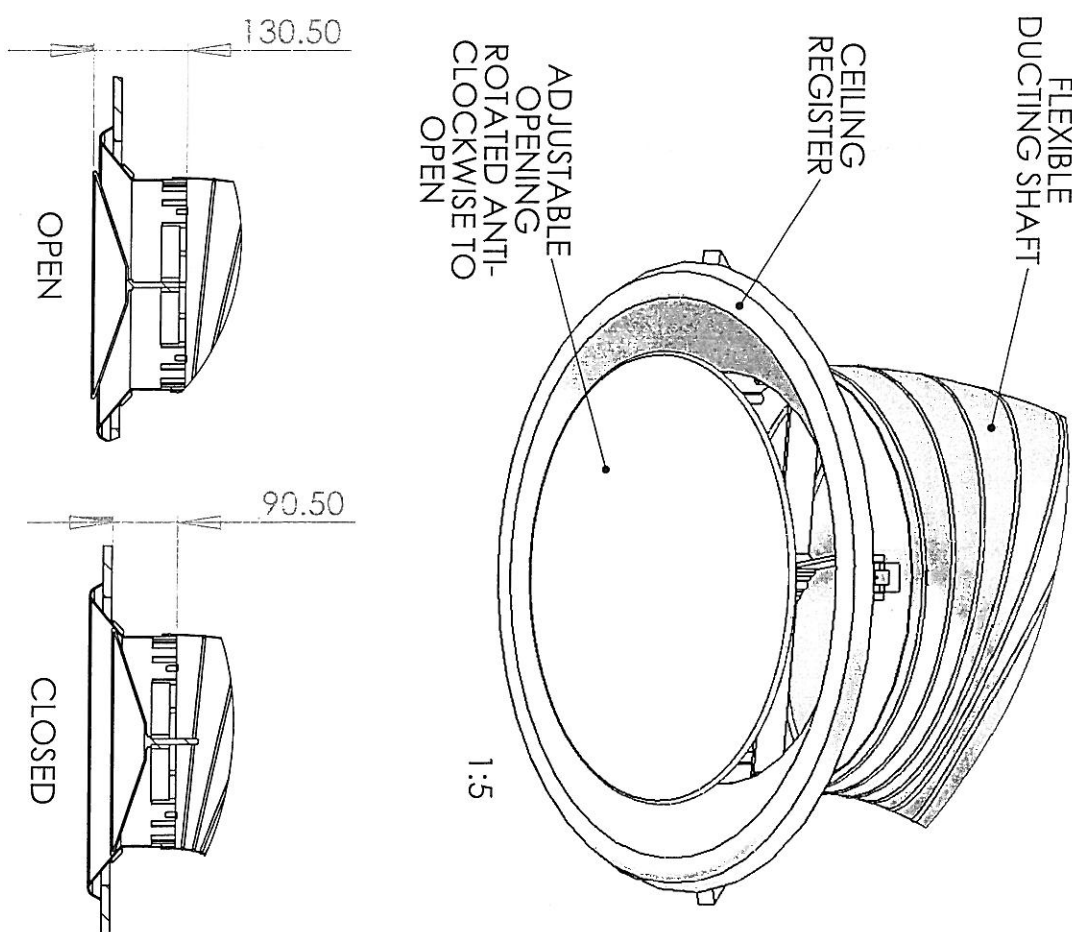

FLEXIBLE DUCTING SHAFT

CEILING REGISTER

ADJUSTABLE OPENING ROTATED ANTI-CLOCKWISE TO OPEN

1:5