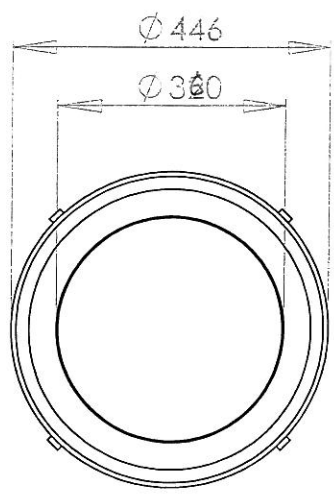

405

CEILING HOLE Ø

Ø 296

RETAINING CLIPS

CEILING

19
27.50
91